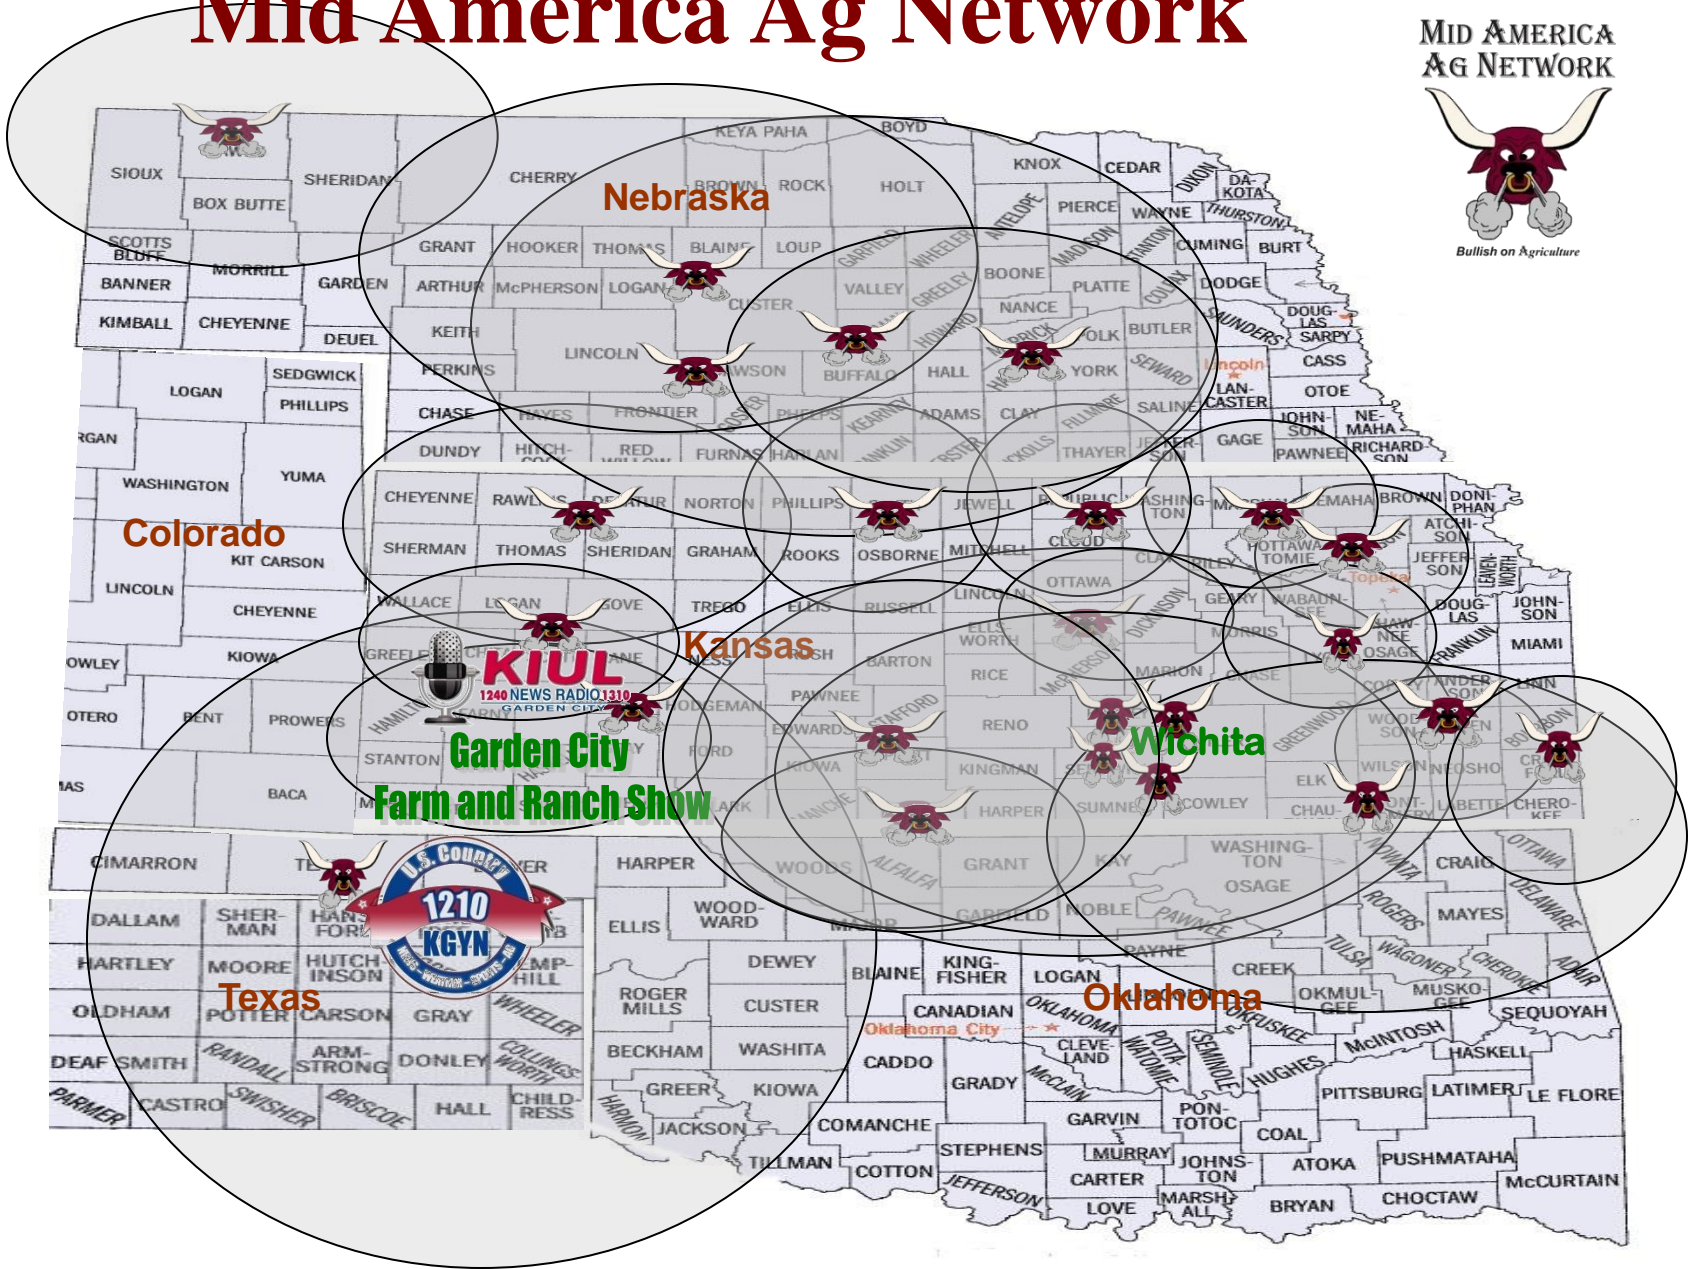

The Mid America Ag Network reports from most every major farm show in the Nebraska, Kansas, Colorado, Oklahoma and Texas including the popular Garden City Farm and Ranch Show affiliate listening areas promoting our sponsors message to the farmer & rancher.

Saturday, January 28th

9:00-5:00: Farm & Ranch Show exhibits open
Noon: FREE LUNCH provided at show

Kansas State University
Dairy Presentations

Friday, January 27th

9:00-5:00: Farm & Ranch Show exhibits open
Noon: FREE LUNCH provided at show

DOING BUSINESS IN KANSAS **(Visit the Dairy in Kansas Booth)**

Western Kansas Dairymen on hand to discuss doing business in
Kansas

Kansas Department of Agriculture

Kansas Department of Health & Environment

Mid America Ag Network

MID AMERICA
AG NETWORK

Nebraska

Colorado

Kansas

Garden City
Farm and Ranch Show

Wichita

Texas